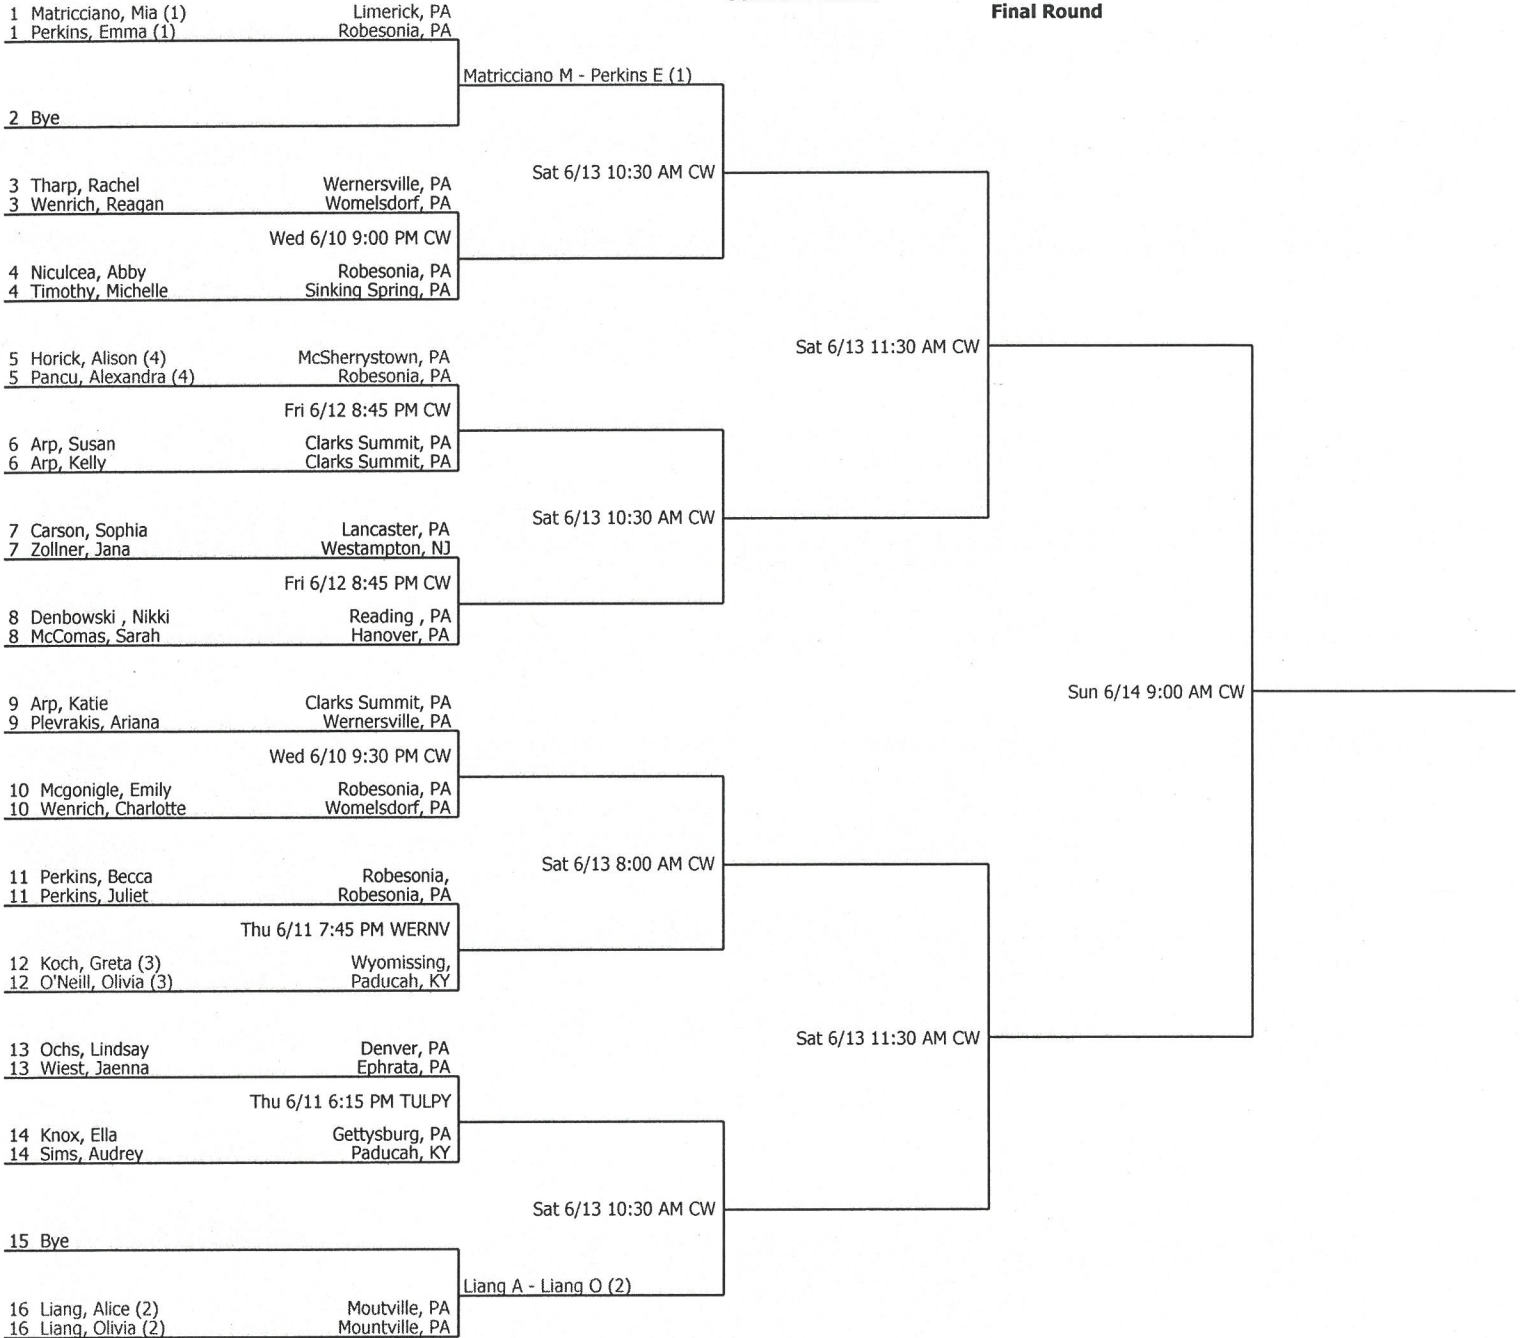

2026 CW Hits for Hope Tennis Tournament		Seeded Players			
Conrad Weiser Tennis Association	Women's Open Doubles	1. Matricciano - ...			
City/State: 44 Big Spring Road,	Section:	2. Liang - Liang			
Director: Ryan Knarr	Referee: Ralph Tutlane Jr.	3. Koch - O'Neill			
Phone:	Date: 06/08/2026 - 06/14/2026	4. Horick - Pancu			
					Winner:

Round of 16

Quarterfinal Round

Semifinal Round

Final Round

Referee's Signature